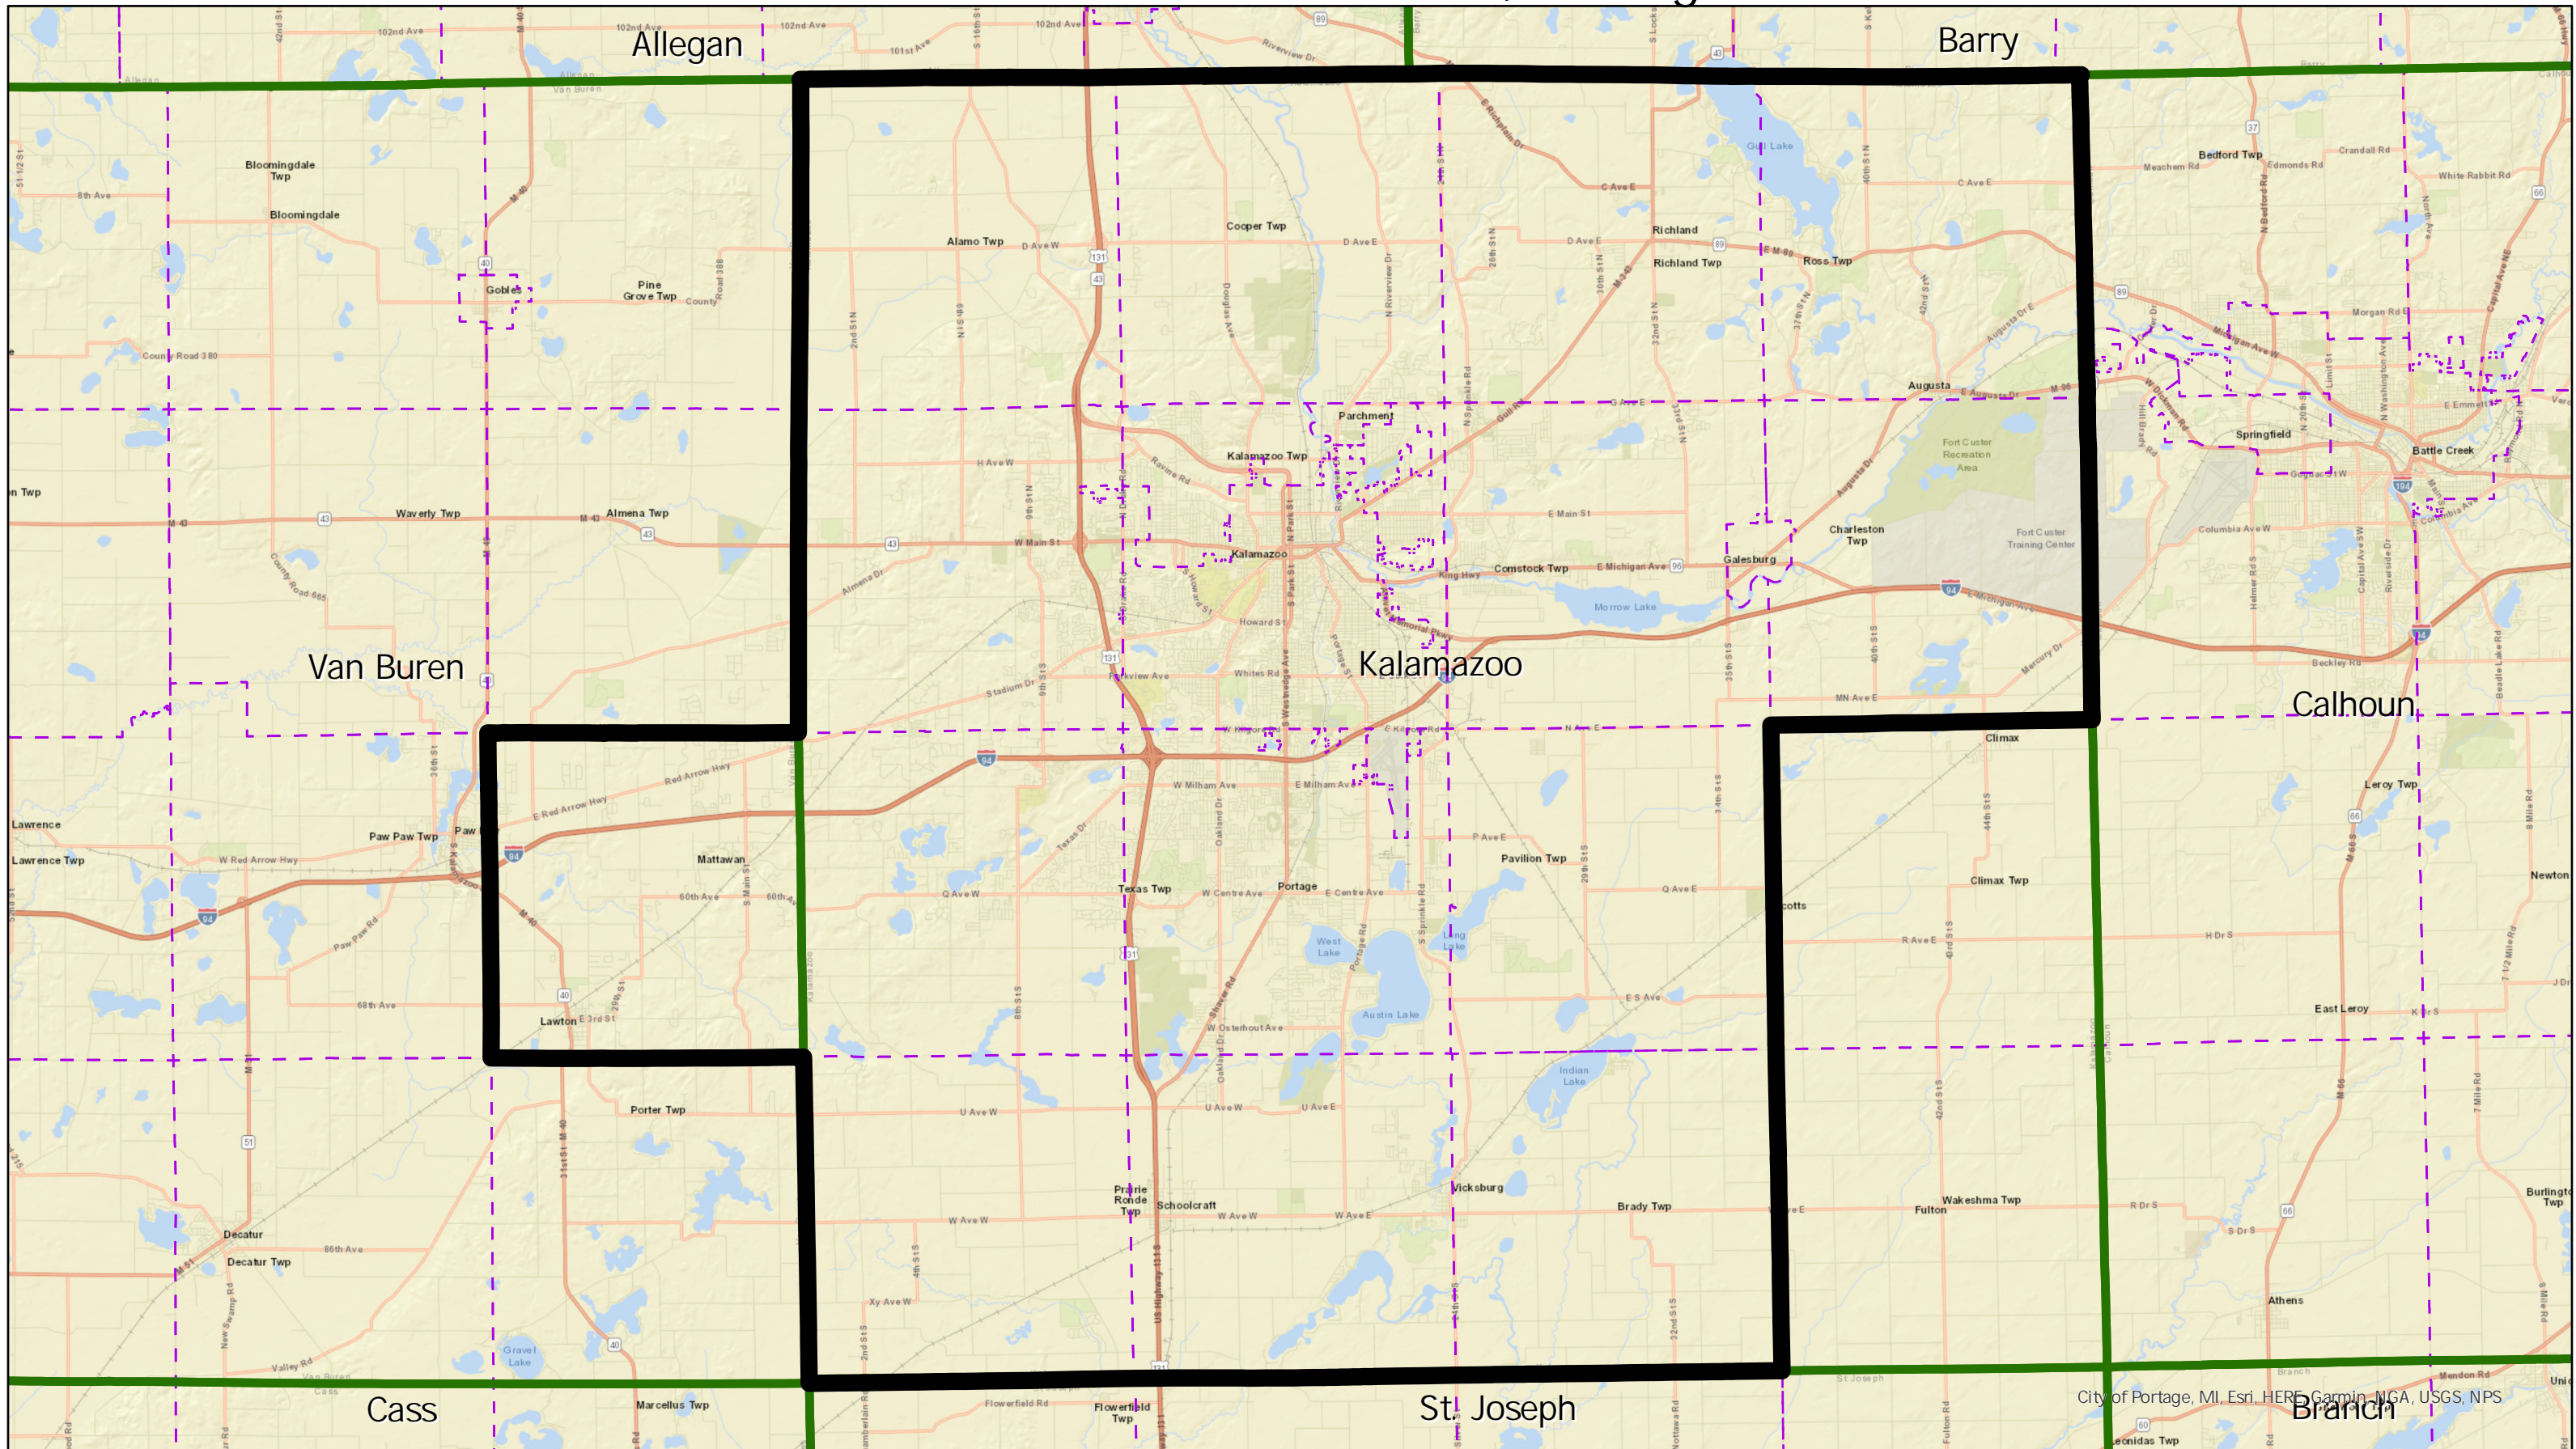

Linden Senate District 19, Michigan

 Linden Senate Districts  Counties  Townships